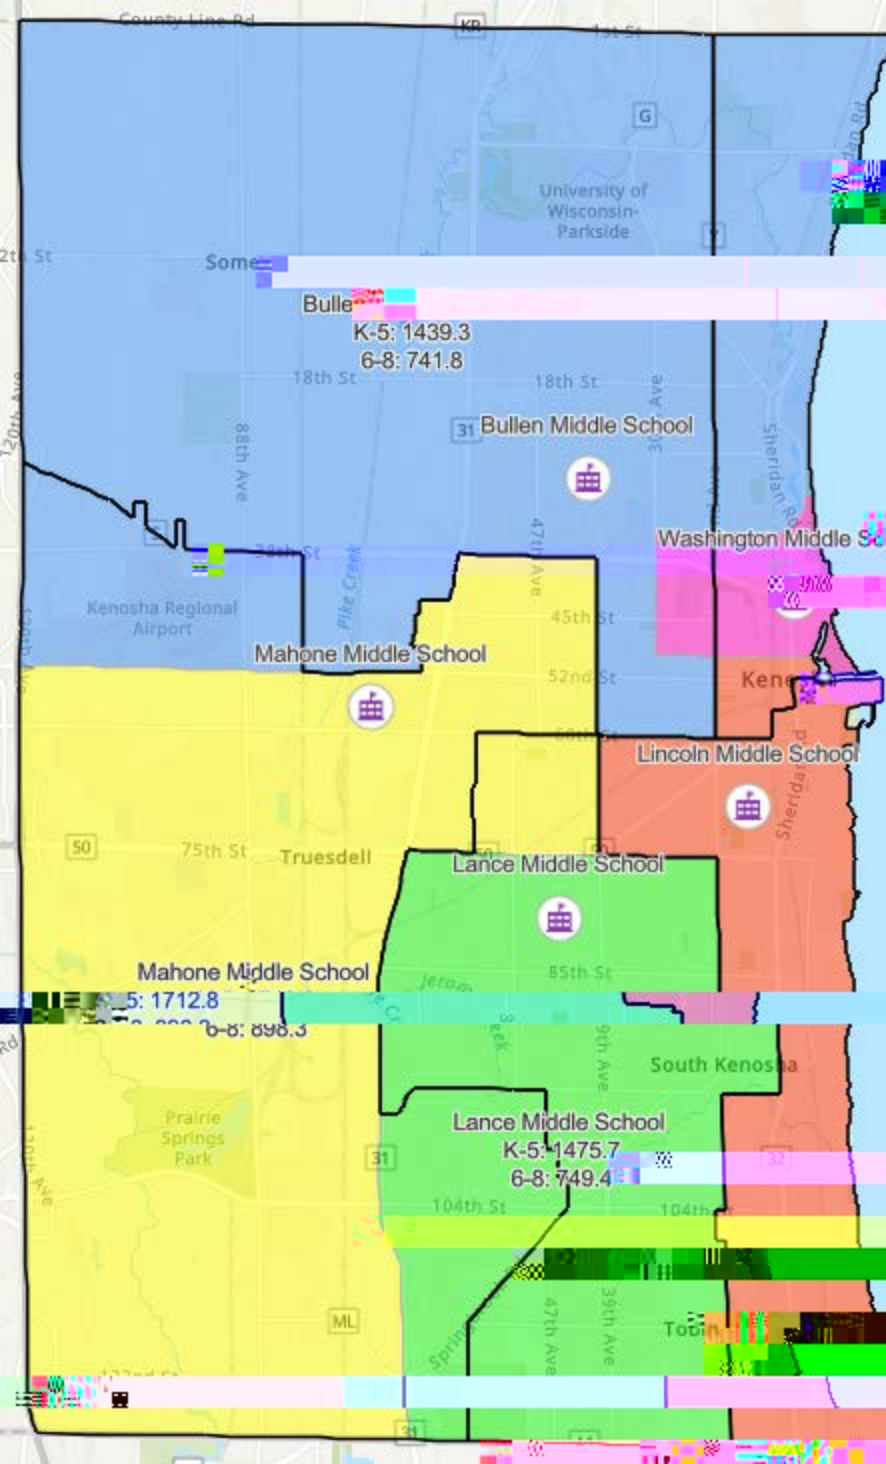

KUSD Rightsizing Elementary School

Scenario: Grape
Closing: EBSOLA-CA,
Jefferson, M,
Stocker and Vernoh

Nov. 14, 2023

KUSD Right Sizing

Clustering: EBSOLA-C

McKinley, and Vernon
Nov. 14, 2023

**Elementary School
Closing Scenario: Strawberry
Closing: EBSOLA-CA,
Jefferson, McKinley,
Bernon
Nov. 14, 2023**

KUSD Rightsizing Elementary Scenario: Cherry Closing: Grant,

and Vernon

Conversion FBSOLA
CA & Washington
PK-8 School at the
FBSOLA Building

KUSD Realigning

Middle School

Scenario: Cherry

CA & Washington
PK-8 School at the
EBSOLA Building
Nov. 14, 2023

KUSD Rightsizing ...Middle School

Closing: Lincoln
Nov. 14, 2025

**K11SD Districting
Middle School
Scenario: Mango
Closing: Washington
Nov. 14, 2023**

31 Bullen Middle School

Washington Middle School

Mahone Middle School

Lincoln Middle School

Lance Middle School

South Kenosha

Tob

KUSD Rights
High School
Scenario: Orange
Closing: Reuther
Nov. 14, 2023