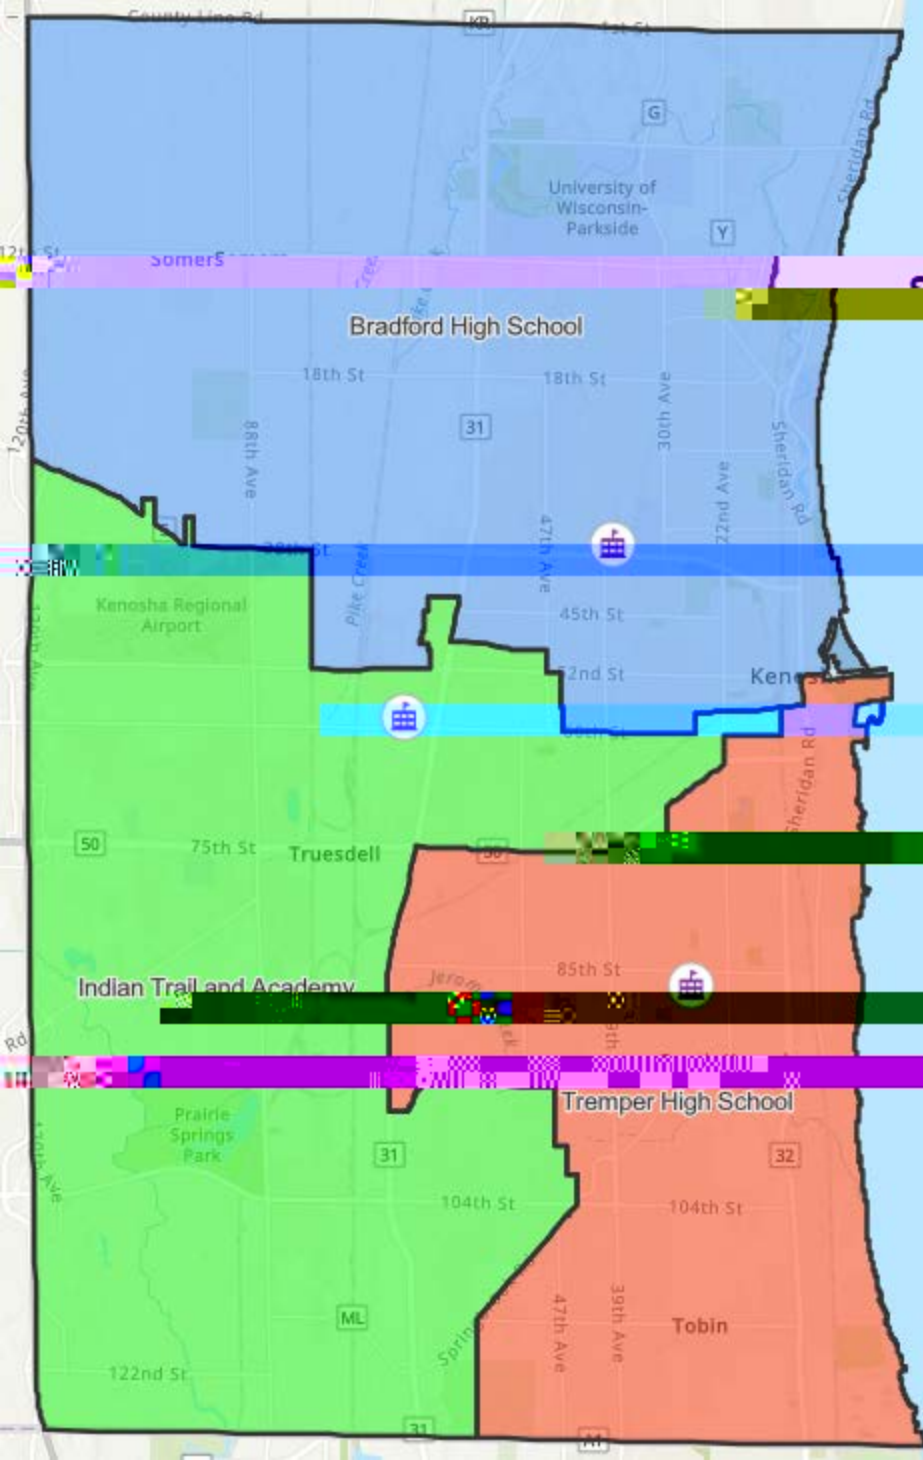

KUSD Rightsizing Elementary School

Scenario: Grape
Closing: EBSOLA-CA,
Jefferson, M,
Stocker and Vernoh

Nov. 14, 2023

KUSD Right Sizing

Clustering: EBSOLA-C

McKinley, and Vernon
Nov. 14, 2023

**Elementary School
Closing Scenario: Strawberry
Closing: EBSOLA-CA,
Jefferson, McKinley,
Bernon
Nov. 14, 2023**

KUSD Rightsizing Elementary Scenario: Cherry Closing: Grant,

and Vernon

Conversion FBSOLA
CA & Washington
PK-8 School at the
FBSOLA Building

KUSD Realigning

Middle School

Scenario: Cherry

CA & Washington
PK-8 School at the
EBSOLA Building
Nov. 14, 2023

KUSD Rightsizing ...Middle School

Closing: Lincoln
Nov. 14, 2025

**K11SD Districting
Middle School
Scenario: Mango
Closing: Washington
Nov. 14, 2023**

31 Bullen Middle School

Washington Middle School

Mahone Middle School

Lincoln Middle School

Lance Middle School

South Kenosha

Tob

KUSD Rights
High School
Scenario: Orange
Closing: Reuther
Nov. 14, 2023