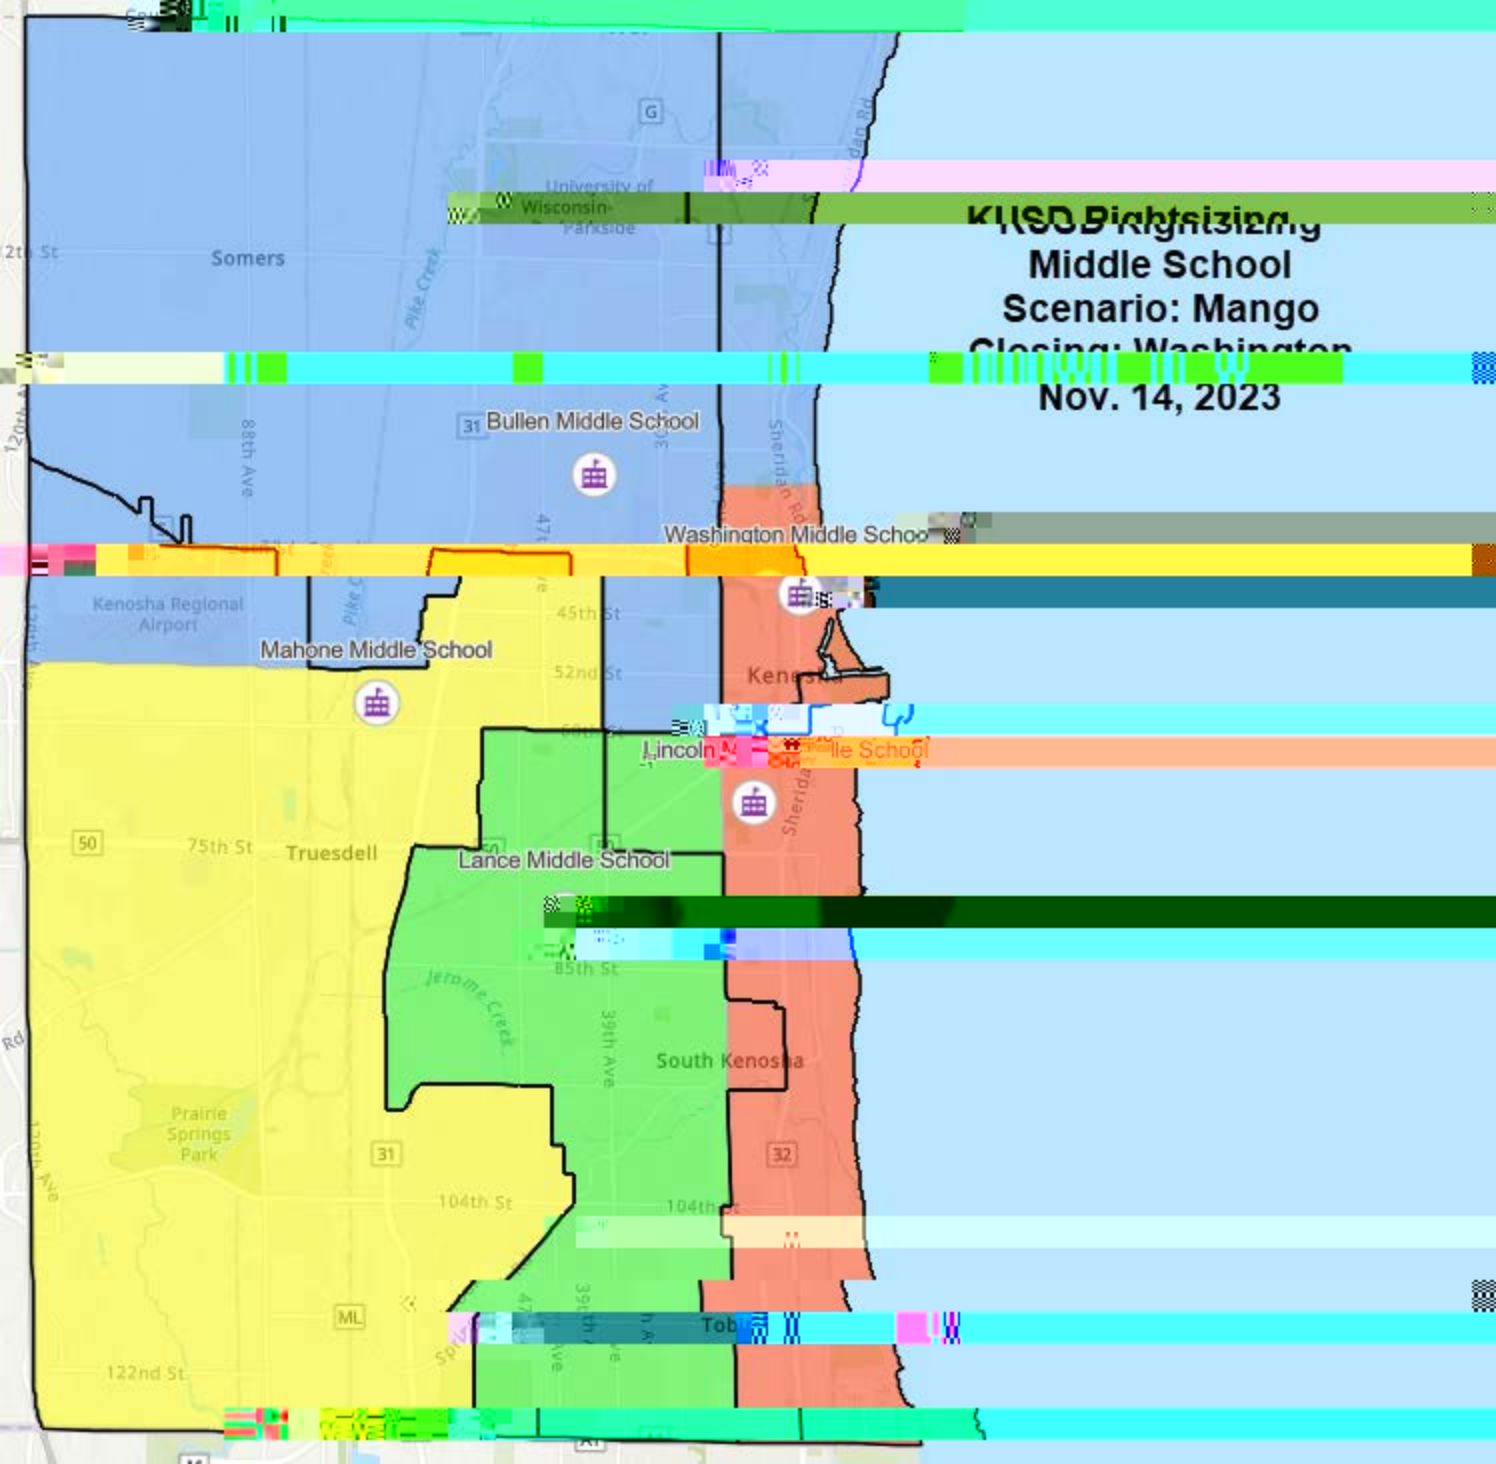

KUSD Rightsizing Elementary School

Scenario: Grape
Closing: EBSOLA-CA,
Jefferson, M,
Stocker and Vernoh

Nov. 14, 2023

KUSD Right Sizing

Clustering: EBSOLA-C

McKinley, and Vernon
Nov. 14, 2023

**Elementary School
Closing Scenario: Strawberry
Closing: EBSOLA-CA,
Jefferson, McKinley,
Bernon
Nov. 14, 2023**

KUSD Rightsizing Elementary Scenario: Cherry Closing: Grant,

and Vernon

Conversion FBSOLA
CA & Washington
PK-8 School at the
FBSOLA Building

KUSD Realigning

Middle School

Scenario: Cherry

CA & Washington
PK-8 School at the
EBSOLA Building
Nov. 14, 2023

KUSD Rightsizing ...Middle School

Closing: Lincoln
Nov. 14, 2025

**K11SD Districting
Middle School
Scenario: Mango
Closing: Washington
Nov. 14, 2023**

31 Bullen Middle School

Washington Middle School

Mahone Middle School

Lincoln Middle School

Lance Middle School

South Kenosha

Tob

KUSD Rights
High School
Scenario: Orange
Closing: Reuther
Nov. 14, 2023