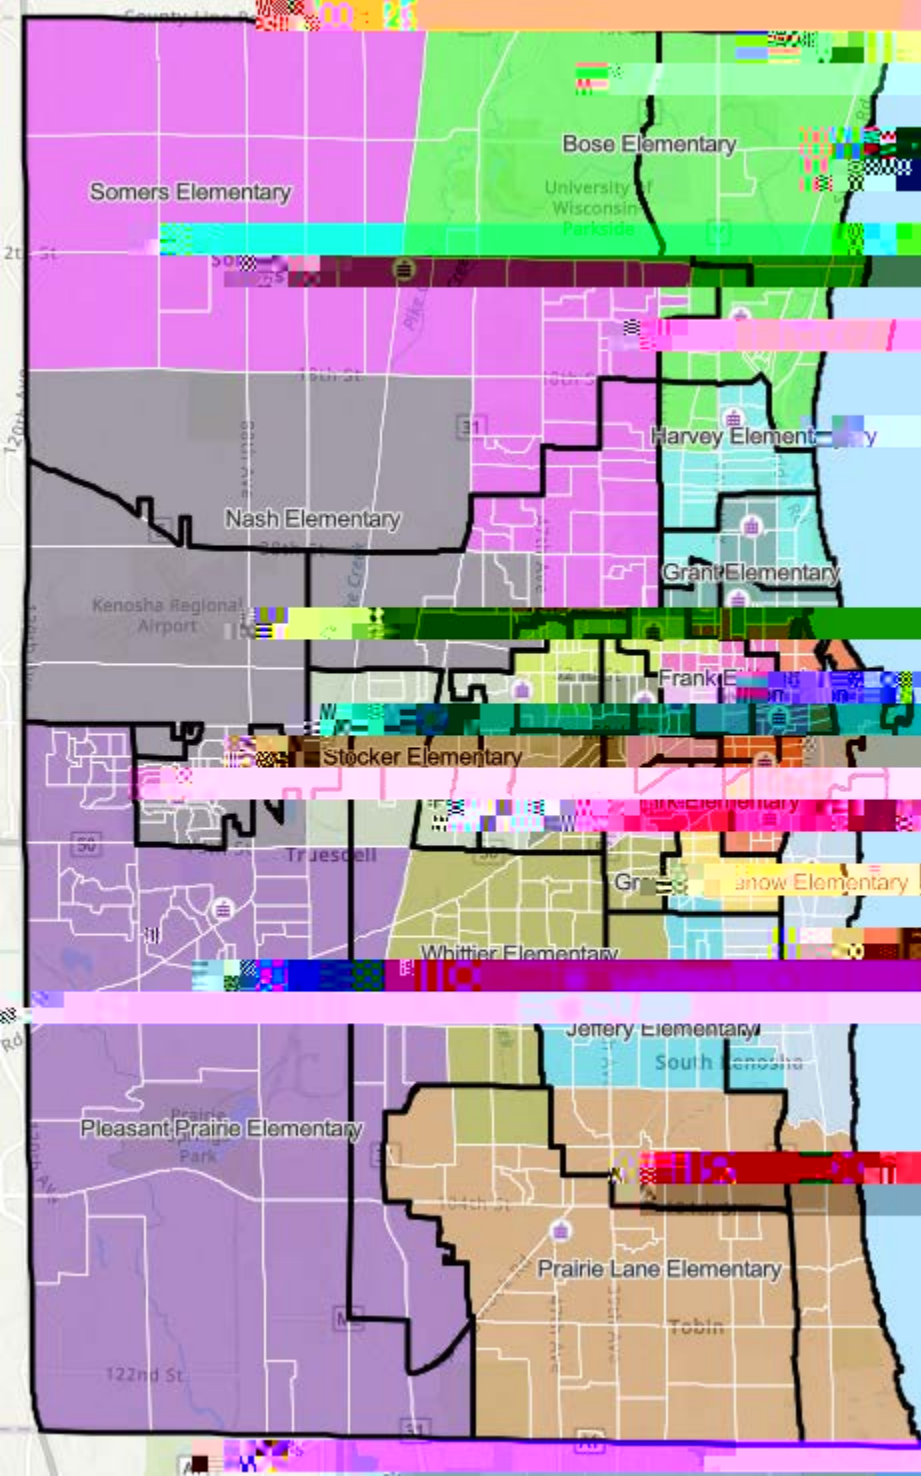

KUSD Rightsizing Elementary School

Scenario: Grape
Closing: EBSOLA-CA,
Jefferson, M,
Stocker and Vernoh

Nov. 14, 2023

KUSD Right Sizing

Clustering: EBSOLA-C

McKinley, and Vernon
Nov. 14, 2023

**Elementary School
Closing Scenario: Strawberry
Closing: EBSOLA-CA,
Jefferson, McKinley,
Bernon
Nov. 14, 2023**

KUSD Rightsizing Elementary Scenario: Cherry Closing: Grant,

and Vernon

Conversion FBSOLA
CA & Washington
PK-8 School at the
FBSOLA Building

KUSD Realigning

Middle School

Scenario: Cherry

CA & Washington
PK-8 School at the
EBSOLA Building
Nov. 14, 2023

KUSD Rightsizing ...Middle School

Closing: Lincoln
Nov. 14, 2025

**K11SD Districting
Middle School
Scenario: Mango
Closing: Washington
Nov. 14, 2023**

31 Bullen Middle School

Washington Middle School

Mahone Middle School

Lincoln Middle School

Lance Middle School

South Kenosha

Tob

KUSD Rights
High School
Scenario: Orange
Closing: Reuther
Nov. 14, 2023