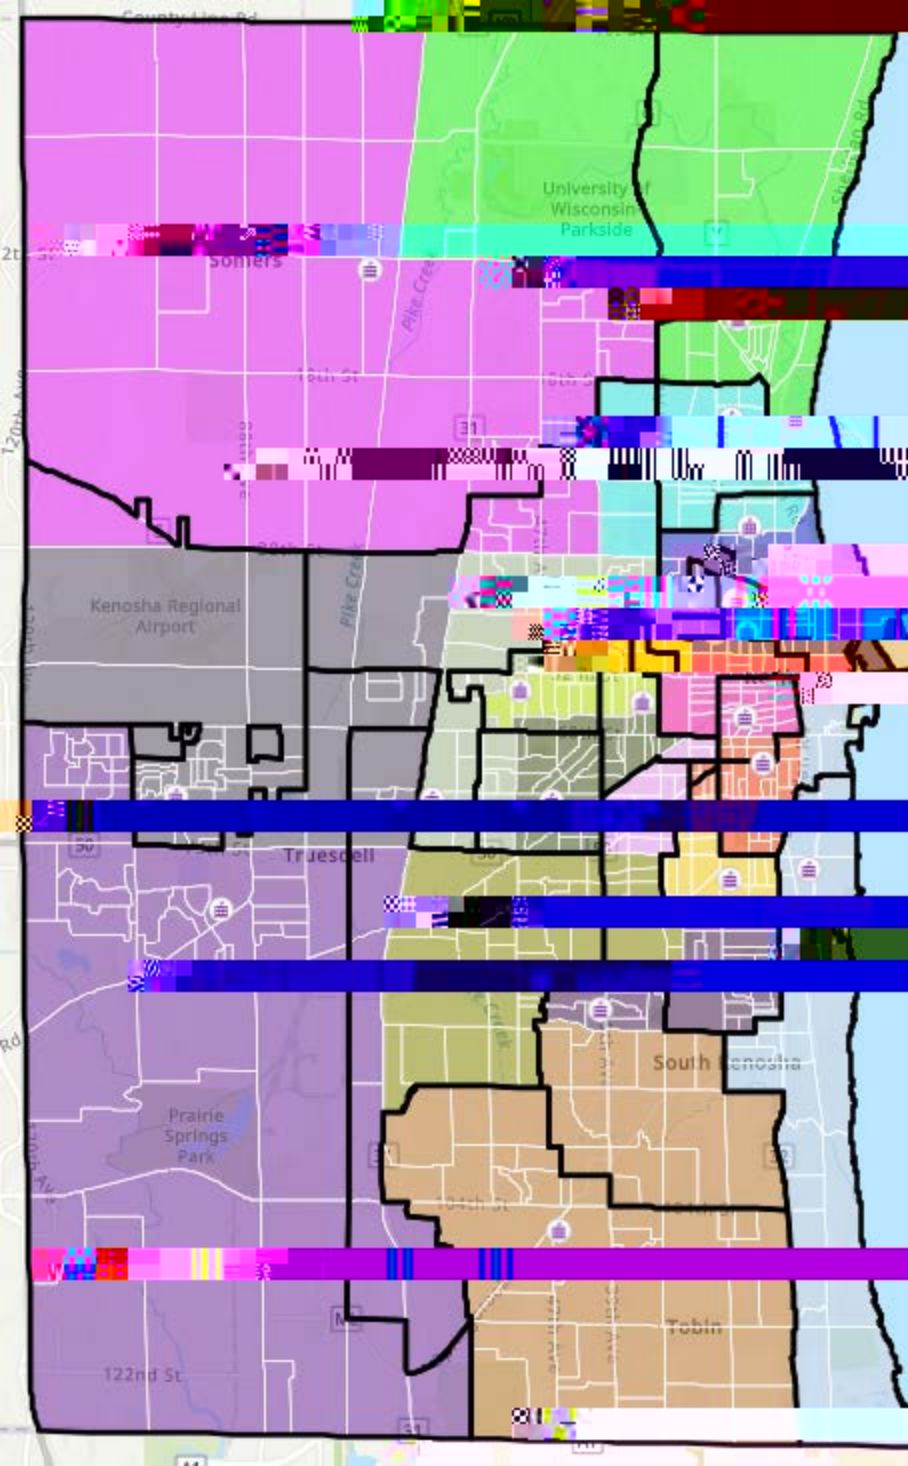

KUSD Rightsizing Elementary School

Scenario: Grape
Closing: EBSOLA-CA,
Jefferson, M,
Stocker and Vernoh

Nov. 14, 2023

KUSD Right Sizing

Clustering: EBSOLA-C

McKinley, and Vernon
Nov. 14, 2023

**Elementary School
Closing Scenario: Strawberry
Closing: EBSOLA-CA,
Jefferson, McKinley,
Bernon
Nov. 14, 2023**

KUSD Rightsizing Elementary Scenario: Cherry Closing: Grant,

and Vernon

Conversion FBSOLA
CA & Washington
PK-8 School at the
FBSOLA Building

KUSD Realigning

Middle School

Scenario: Cherry

CA & Washington
PK-8 School at the
EBSOLA Building
Nov. 14, 2023

KUSD Rightsizing ...Middle School

Closing: Lincoln
Nov. 14, 2025

**K11SD Districting
Middle School
Scenario: Mango
Closing: Washington
Nov. 14, 2023**

31 Bullen Middle School

Washington Middle School

Mahone Middle School

Lincoln Middle School

Lance Middle School

South Kenosha

Tob

KUSD Rights
High School
Scenario: Orange
Closing: Reuther
Nov. 14, 2023