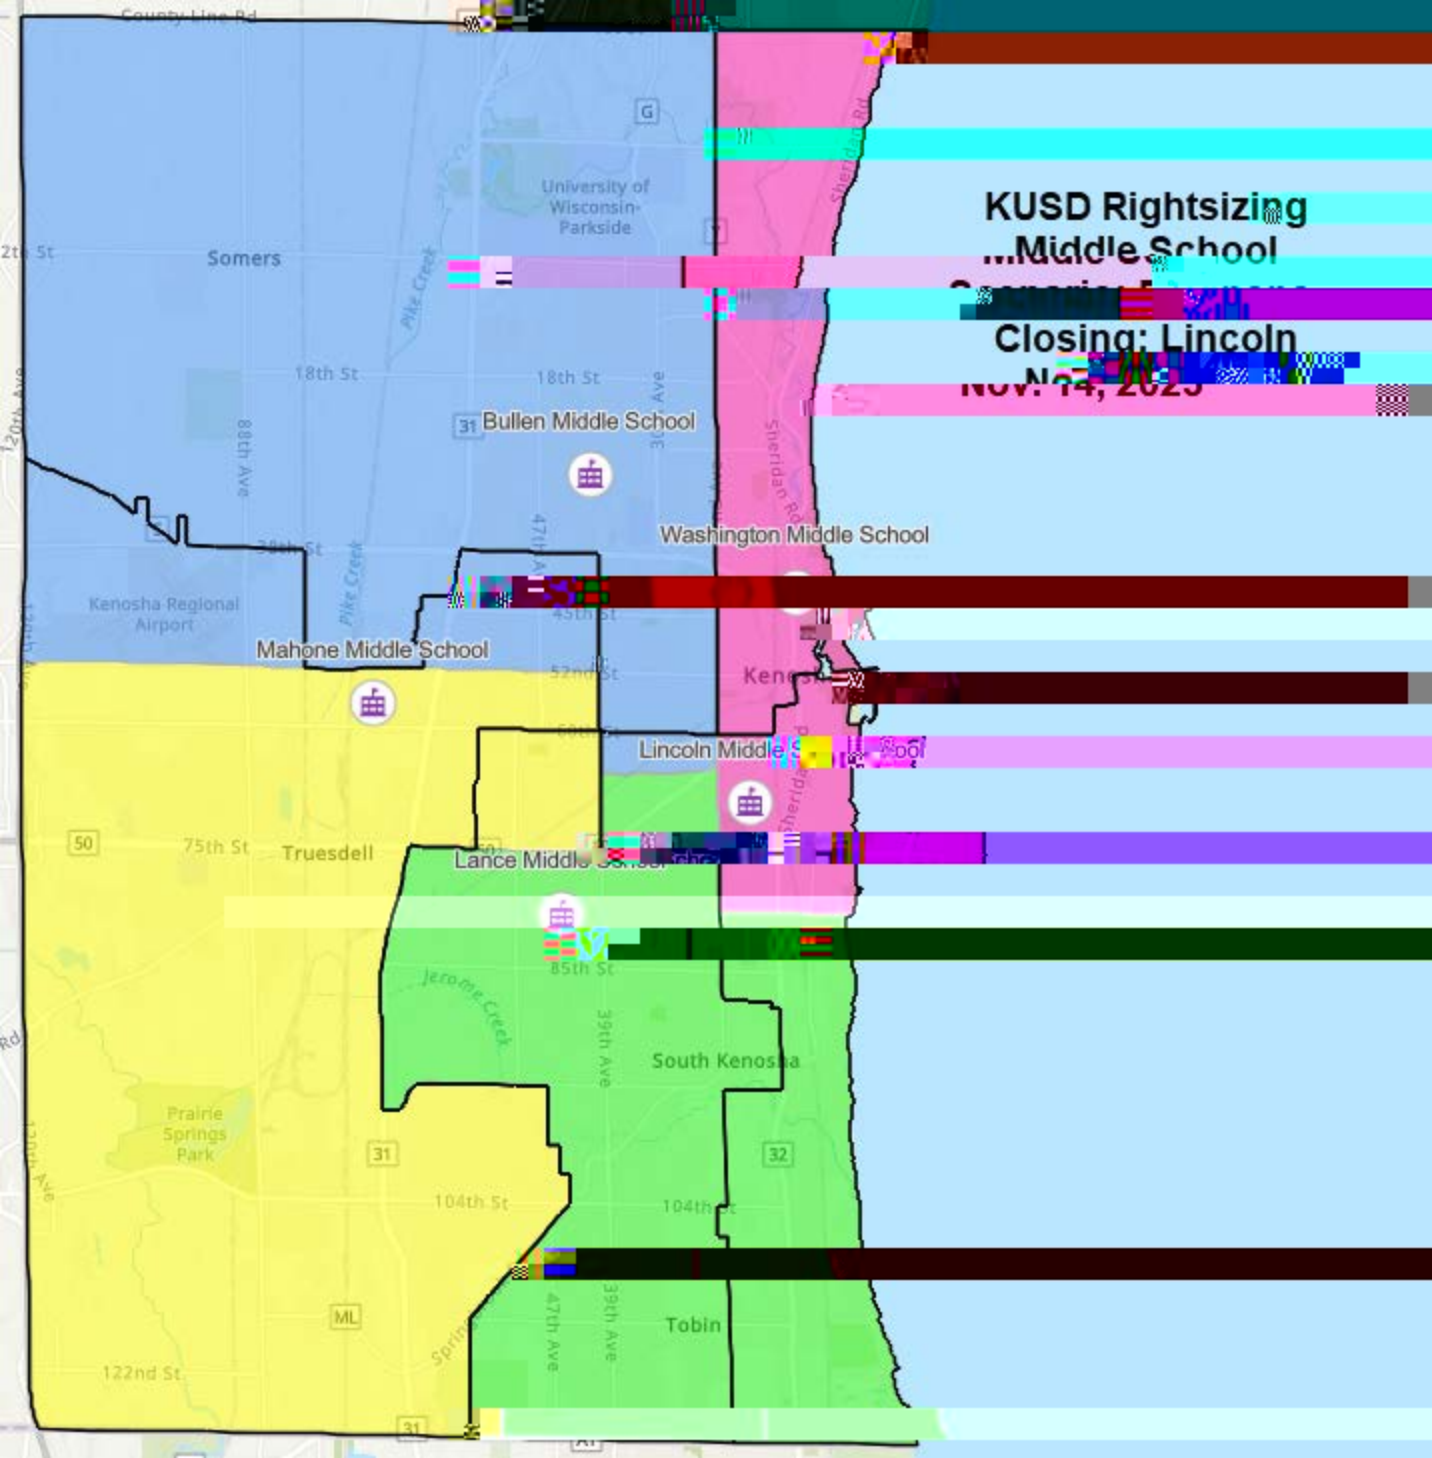

KUSD Rightsizing Elementary School

Scenario: Grape
Closing: EBSOLA-CA,
Jefferson, M,
Stocker and Vernoh

Nov. 14, 2023

KUSD Right Sizing

Clustering: EBSOLA-C

McKinley, and Vernon
Nov. 14, 2023

**Elementary School
Closing Scenario: Strawberry
Closing: EBSOLA-CA,
Jefferson, McKinley,
Bernon
Nov. 14, 2023**

KUSD Rightsizing Elementary Scenario: Cherry Closing: Grant,

and Vernon

Conversion FBSOLA
CA & Washington
PK-8 School at the
FBSOLA Building

KUSD Realigning

Middle School

Scenario: Cherry

CA & Washington
PK-8 School at the
EBSOLA Building
Nov. 14, 2023

KUSD Rightsizing ...Middle School

Closing: Lincoln
Nov. 14, 2025

**K11SD Districting
Middle School
Scenario: Mango
Closing: Washington
Nov. 14, 2023**

31 Bullen Middle School

Washington Middle School

Mahone Middle School

Lincoln Middle School

Lance Middle School

South Kenosha

Tob

KUSD Rights
High School
Scenario: Orange
Closing: Reuther
Nov. 14, 2023